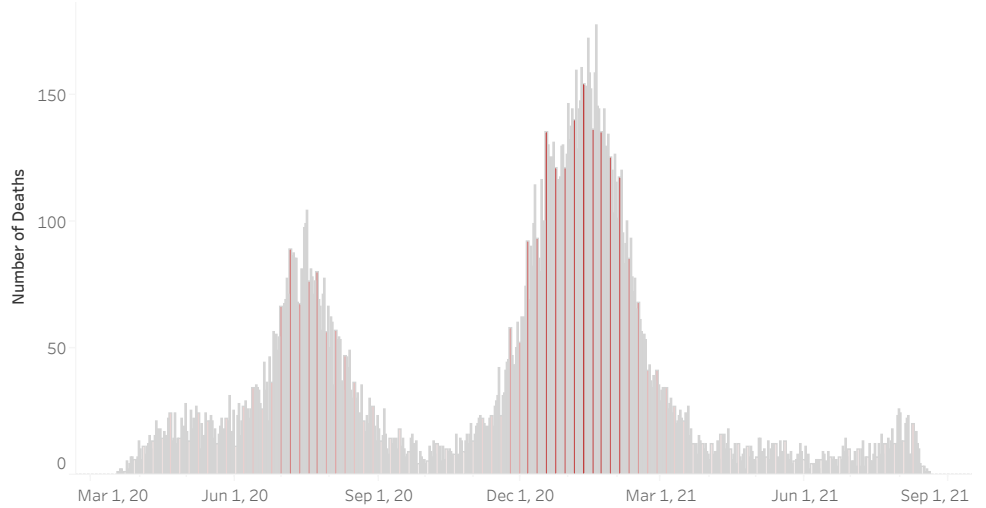

COVID-19 Deaths (total)

18,600

New COVID-19 Deaths Reported Today

0

Hover over the icon to get more information on the data in this dashboard.

COVID-19 Deaths by County

Data will not be shown for counties with fewer than three deaths.

© Mapbox © OSM

COVID-19 Deaths by Date of Death

Recent deaths may not be reported yet. Cases missing the date of death are excluded from the graph above, but are included in all other numbers.

COVID-19 Deaths by Gender