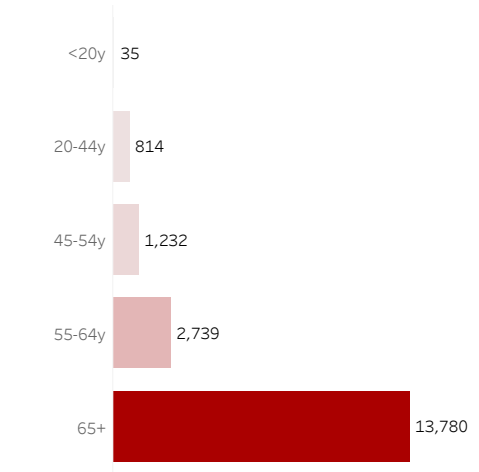

COVID-19 Deaths (total)

18,600

New COVID-19 Deaths Reported Today

0

Hover over the icon to get more information on the data in this dashboard.

COVID-19 Deaths by County

Data will not be shown for counties with fewer than three deaths.

© Mapbox © OSM

COVID-19 Deaths by Date of Death

Recent deaths may not be reported yet. Cases missing the date of death are excluded from the graph above, but are included in all other numbers.

COVID-19 Deaths by Gender

COVID-19 Deaths by Age Group

COVID-19 Deaths by Race/Ethnicity

Date Updated: 8/23/2021