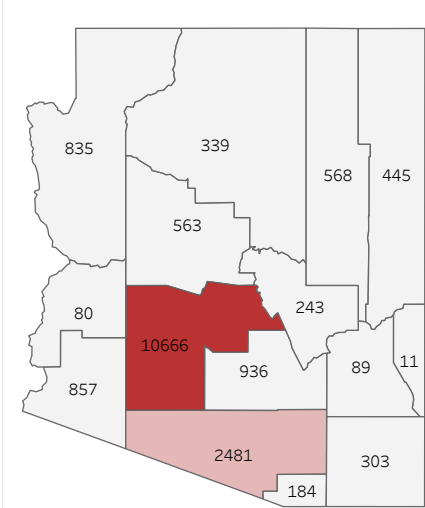

COVID-19 Deaths (total)

18,600

New COVID-19 Deaths Reported Today

0

Hover over the icon to get more information on the data in this dashboard.

COVID-19 Deaths by County

Data will not be shown for counties with fewer than three deaths.

© Mapbox © OSM

COVID-19 Deaths by Date of Death

Recent deaths may not be reported yet. Cases missing the date of death are excluded from the graph above, but are included in all other numbers.

COVID-19 Deaths by Gender

COVID-19 Deaths by Age Group

COVID-19 Deaths by Race/Ethnicity

Date Updated: 8/23/2021